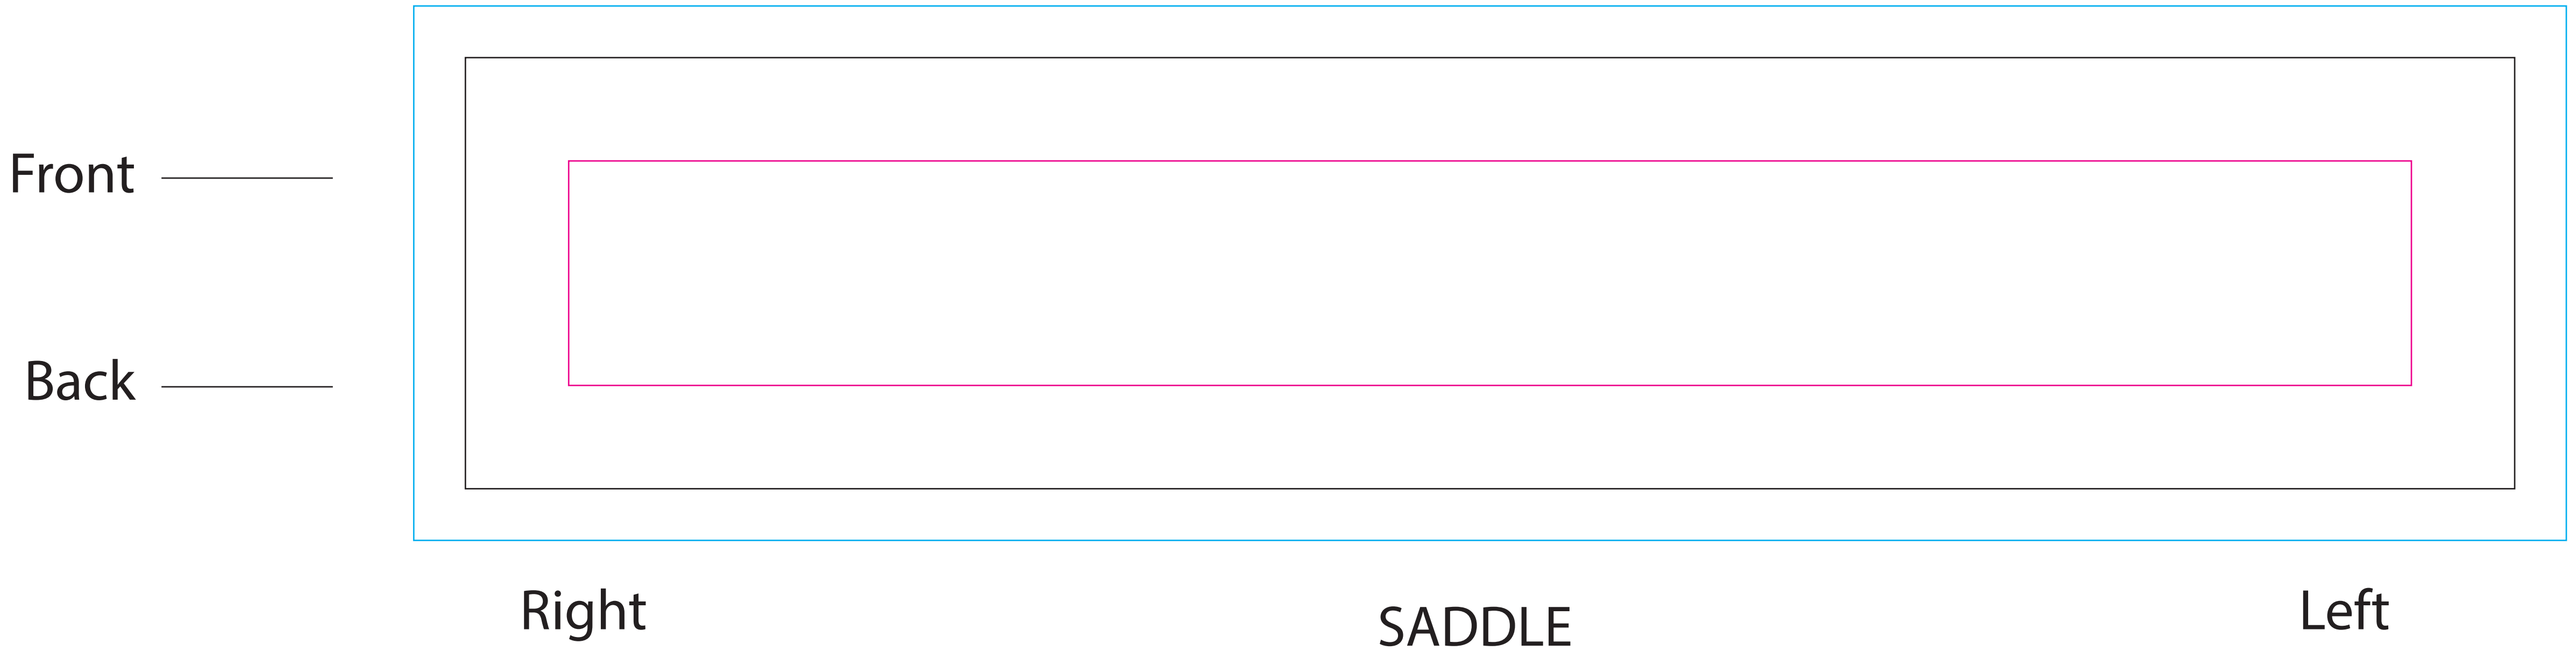

SHORT LEG BASELAYER PANT LARGE

— TEMPLATE
 — REQUIRED ART BLEED
 — 'SAFE' AREA – ALL IMPORTANT ELEMENTS MUST BE WITHIN
 PLEASE MAKE SURE YOUR DESIGN IS IN CMYK COLOR MODE

DESIGN DETAILS

FONTS USED:

DESIGN NOTES:

OTHER:

GUIDELINES

- *Please make sure your design is in cmyk color mode
- *Use pantone colors only
- *Effects and Transparencies cannot be used.

LOOKFLY